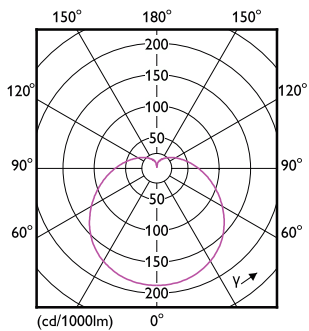

Product	D	C
Essential LEDBulb 8-60W E27 6500K 1PF/6 MX	60 mm	108 mm

Datos fotométricos

LEDbulb ESS 9W A19 E27 865 FR

LEDbulb ESS 9W A19 E27 865 FR

Light Distribution Diagram

Lámparas LED Essential

Lifetime

Life Expectancy Diagram